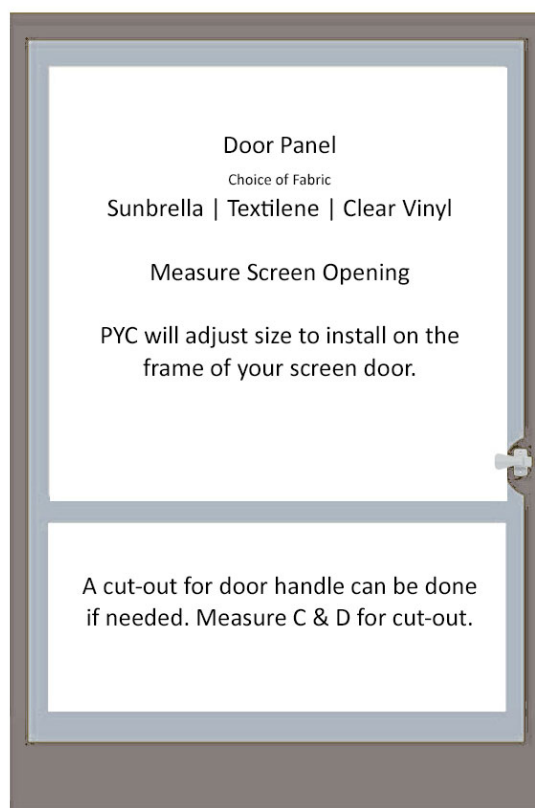

EST

MADE IN THE USA

1987

When measuring, measure on the side of the door you where you will install the panel.

Sunbrella Color Or Clear Vinyl -

A- Width of Screen -

** Enter all measurements in inches.*

B- Height of Screen-

C- Height from bottom of screen to bottom of door handle -

D- Height from top of screen to top of door handle -

Door Handle Position-

Fastening System --- Check One Below

Dot Snap/Wood Screw Studs

Dot Snaps/Adhesive Studs