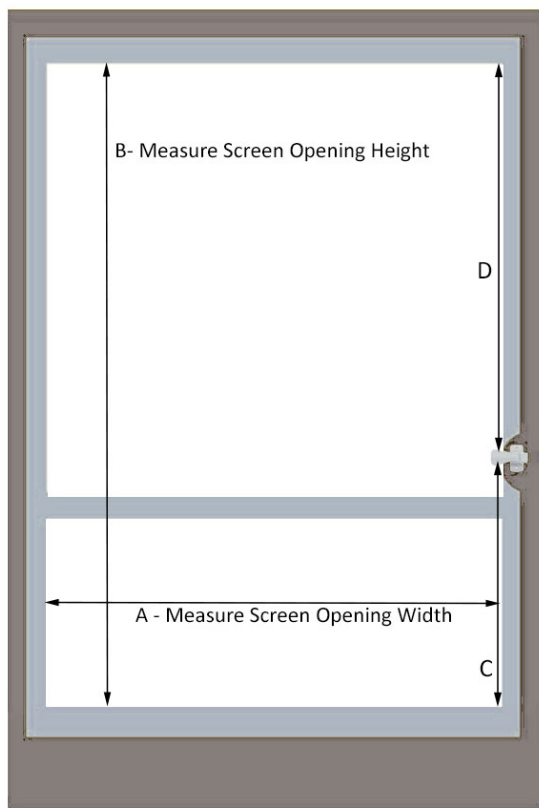

EST

MADE IN THE USA

1987

When measuring, measure on the side of the door you where you will install the panel.

Sunbrella Color Or Clear Vinyl -

A- Width of Screen -

** Enter all measurements in inches.*

B- Height of Screen-

C- Height from bottom of screen to bottom of door handle -

D- Height from top of screen to top of door handle -

Door Handle Position-

Fastening System --- Check One Below

Dot Snap/Wood Screw Studs

Dot Snaps/Adhesive Studs