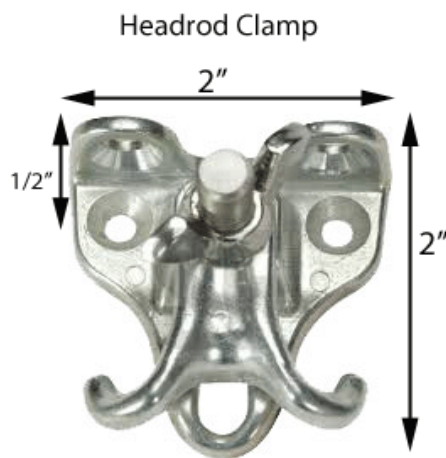

#### Headrod Clamps

Can be ceiling or wall mounted.

Plated, Zinc Die-Cast

#### Grommets

The hole's inner diameter is 9/32"

Nickel-Plated Brass #1