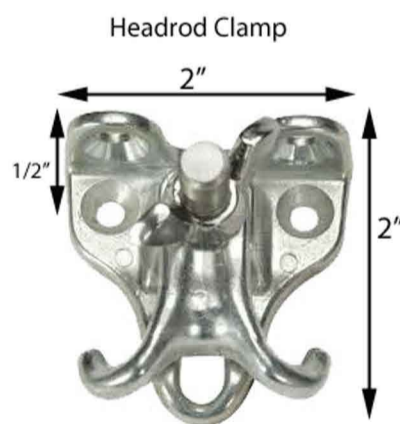

Available in Black or White

Wall Mount
Wood Mount Only

PVC Costa Track

Costa Track is a center ceiling mount track with a heavy-duty PVC profile that maximizes load capability for large covers.

Pre-drilled holes every 4" for quick installation and built-in countersink for the seating of screw heads that allows welt to slide through unobstructed.

Available in Black or White

Ceiling Mount
Wood Mount Only

Headrod Clamps

A fixture designed for attaching the head rod of an awning to various building surfaces, as well as providing hooks for hanging awning pulleys.

Plated, malleable iron. Can be attached to either face board or ceiling.

Wall Mount
Brick or Wood Mount.

Grommets

This #1 rolled rim grommet and spur washer pack is used to fortify holes in a range of fabrics. Made from heavy-gauge brass, these small but resilient parts can withstand any type of setting. The nickel-plated finish gives added abrasion resistance and a silver look.

The hole's inner diameter is 13/32".