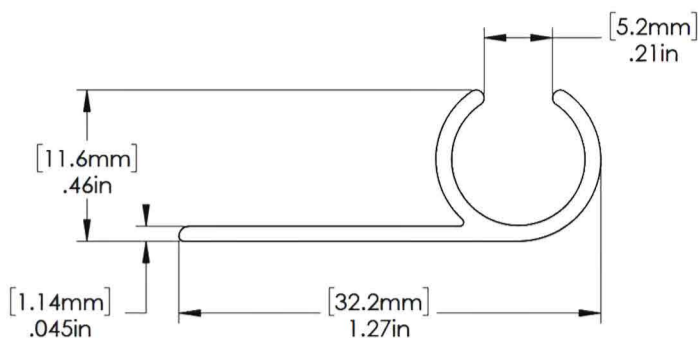

Mounting Options for Porch Valances

Aluminium Track

Tough clear anodized finish to protect against oxidation in the harshest indoor/outdoor conditions.