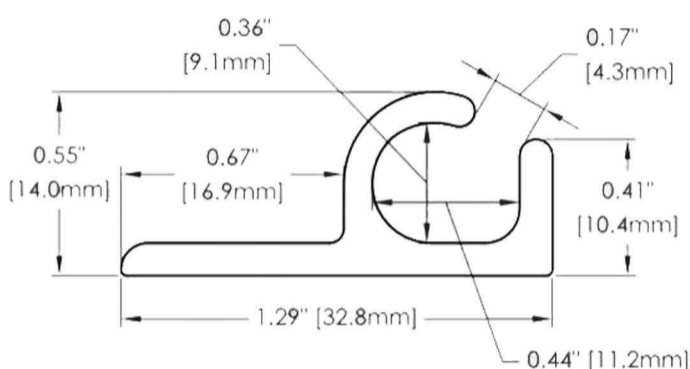

PVC Track

Rigid PVC rail is UV Treated.