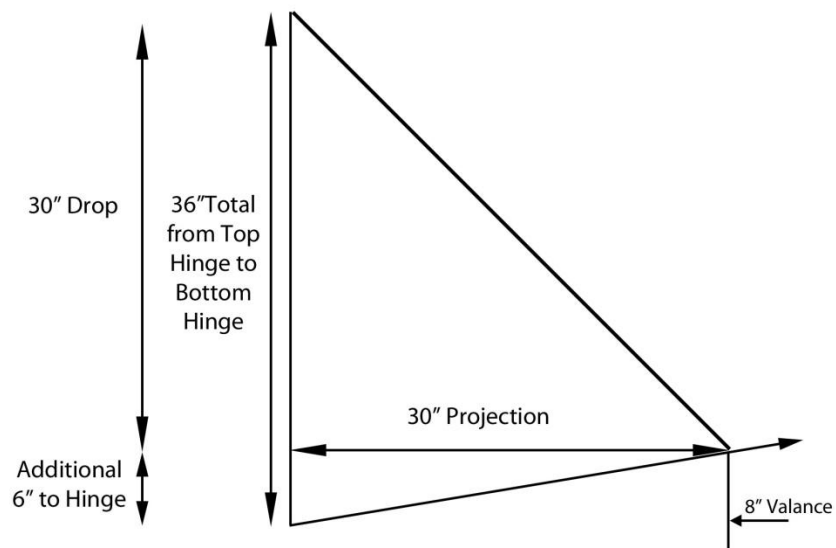

## Retractable Spear Window Awnings Finding the Perfect Size 24" Projection & 24" Drop

## Retractable Spear Window Awnings Finding the Perfect Size 30" Projection & 30" Drop

Measure the width where hinges of awning will be mounted. All awning hardware should be mounted on either window frame or exterior wall to keep the awning level.