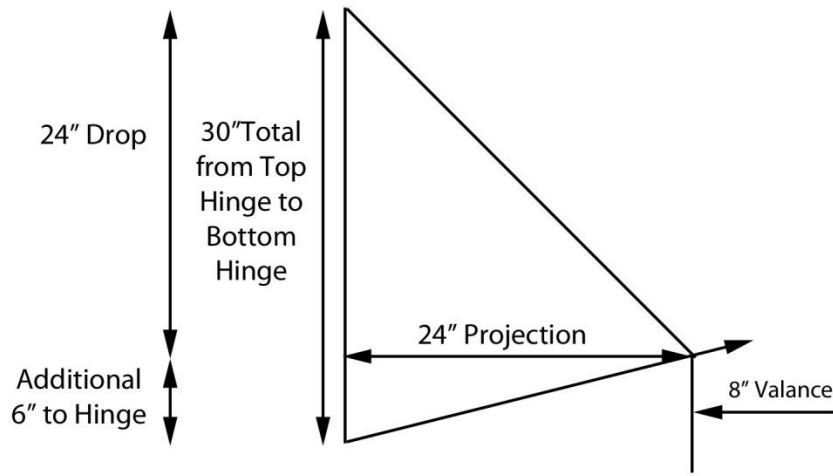

## Retractable Spear Window Awnings Finding the Perfect Size 24" Projection & 24" Drop

## Retractable Spear Window Awnings Finding the Perfect Size 30" Projection & 30" Drop

Measure the width where hinges of awning will be mounted. All awning hardware should be mounted on either window frame or exterior wall to keep the awning level.